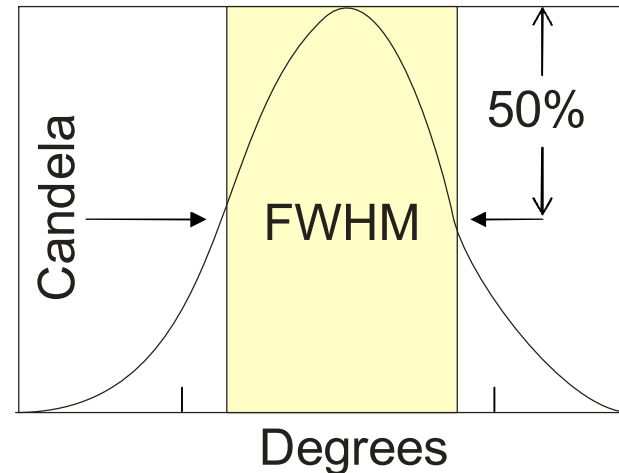

Sunnix 5 Cool White Lens Guide

Part No.	Diameter	Description	LED Type	LED Colour	LED Measurements		
					Eff (%)	FWHM (deg)	Cd/lm
#10193	20mm	Plain tight 0.8 offset	Samsung Sunnix 5	cool white	88.3%	11.89*11.71	9.9
#10194	20mm	Narrow frosted 0.8 offset	Samsung Sunnix 5	cool white	88.3%	15.76*15.57	7.1
#10195	20mm	Medium frosted 0.8 offset	Samsung Sunnix 5	cool white	83.8%	25.17*25.13	3.4
#10196	20mm	Wide frosted 0.8 offset	Samsung Sunnix 5	cool white	79.5%	42.90*42.16	1.5
#10197	20mm	Elliptical 0.8 offset	Samsung Sunnix 5	cool white	86.5%	47.58*16.65	3.2
#10198	20mm	Elliptical orthogonal 0.8 offset	Samsung Sunnix 5	cool white	85.3%	47.60*17.26	3.1
#10208	20mm	Medium ripple 0.8 offset	Samsung Sunnix 5	cool white	87.2%	25.62*25.13	4.1
#10209	20mm	Wide ripple 0.8 offset	Samsung Sunnix 5	cool white	82.8%	38.08*38.30	2.0
#10048	26.5mm	plain tight	Samsung Sunnix 5	cool white	88.2%	8.31*8.29	18.9
#10124	26.5mm	narrow frosted	Samsung Sunnix 5	cool white	85.2%	14.52*14.34	9.0
#10108	26.5mm	medium frosted	Samsung Sunnix 5	cool white	83.5%	25.62*25.28	3.4
#10049	26.5mm	elliptical	Samsung Sunnix 5	cool white	85.0%	43.46*13.72	4.4
#10224	26.5mm	elliptical orthogonal	Samsung Sunnix 5	cool white	85.1%	47.33*14.80	3.7
#10234	26.5mm	elliptical ramp	Samsung Sunnix 5	cool white	84.6%	45.21*13.42	4.1

Note : FWHM = Full Width Half Maximum